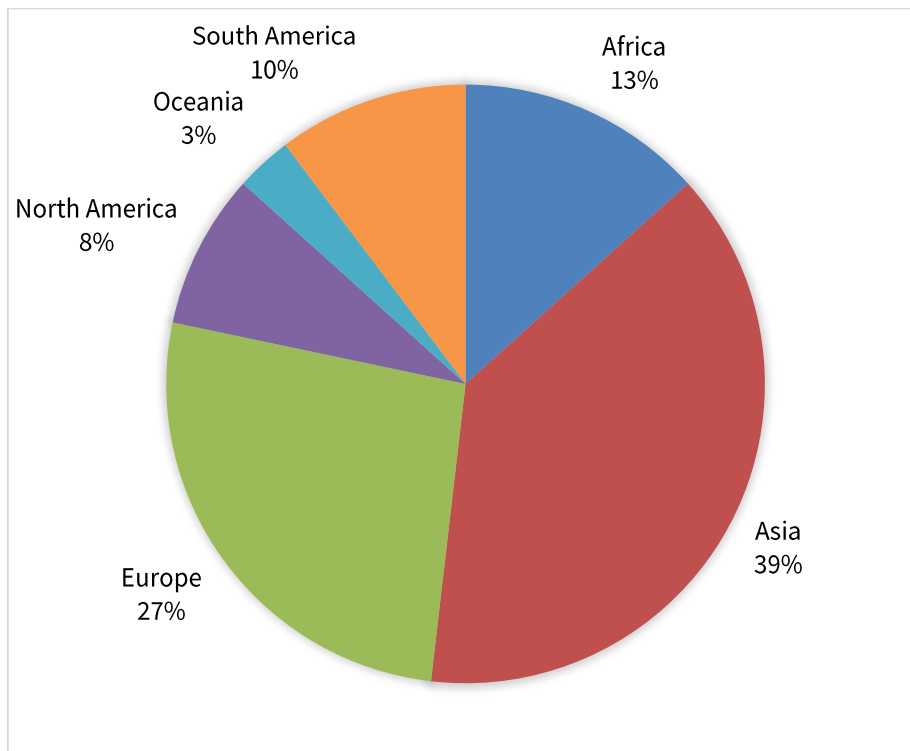

World Glaucoma Association

The Global Glaucoma Network

Statistics WGA Surgical Grand Rounds on Managing hypotony after trabeculectomy Managing hypotony after tube

April 14, 2022

FINAL viewers across all platforms: 1,124

YouTube 8am UTC: 213
YouTube 3pm UTC: 225
Website: 686

Top 10 countries

1. India	6. United States
2. Nigeria	7. Mexico
3. United Kingdom	8. Philippines
4. Brazil	9. Malaysia
5. Australia	10. Spain

Continents

World Glaucoma Association
Zeughausgasse 18 - 6300 Zug, Switzerland

Correspondence address
Schipluidenlaan 4, 1062 HE Amsterdam, The Netherlands
Phone: +31 20 570 96 00 - Email: info@worldglaucoma.org
Website: www.worldglaucoma.org