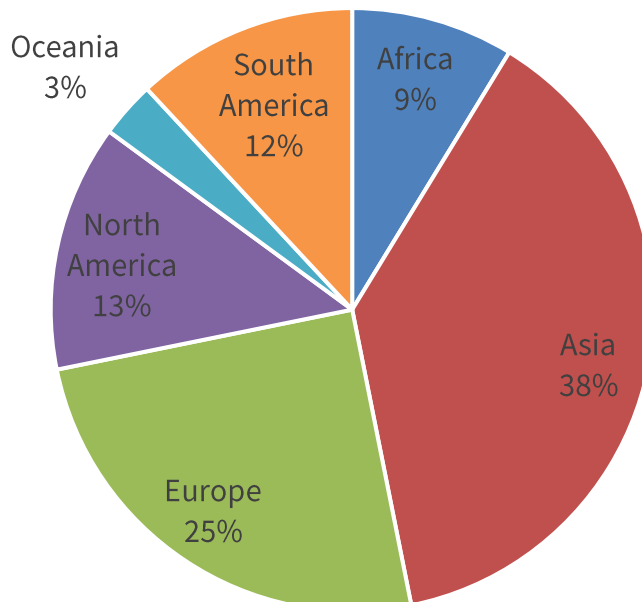

World Glaucoma Association

The Global Glaucoma Network

Statistics WGA Global Webinar on Glaucoma diagnosis, monitoring and more February 13, 2021

FINAL views across all platforms: 7,033

LIVE views

Facebook:	1,232
YouTube:	1,087
Weblink:	2,410
TOTAL:	4,729

REPLAY views

Facebook:	973
YouTube:	1,156
Weblink:	175
TOTAL:	2,304

Top 10 countries

1. India	6. Nigeria
2. United States	7. Peru
3. United Kingdom	8. Brazil
4. Malaysia	9. Philippines
5. China	10. Australia

Continents

World Glaucoma Association
Zeughausgasse 18 - 6300 Zug, Switzerland

Correspondence address
Schipluidenlaan 4, 1062 HE Amsterdam, The Netherlands
Phone: +31 20 570 96 00 - Email: info@worldglaucoma.org
Website: www.worldglaucoma.org