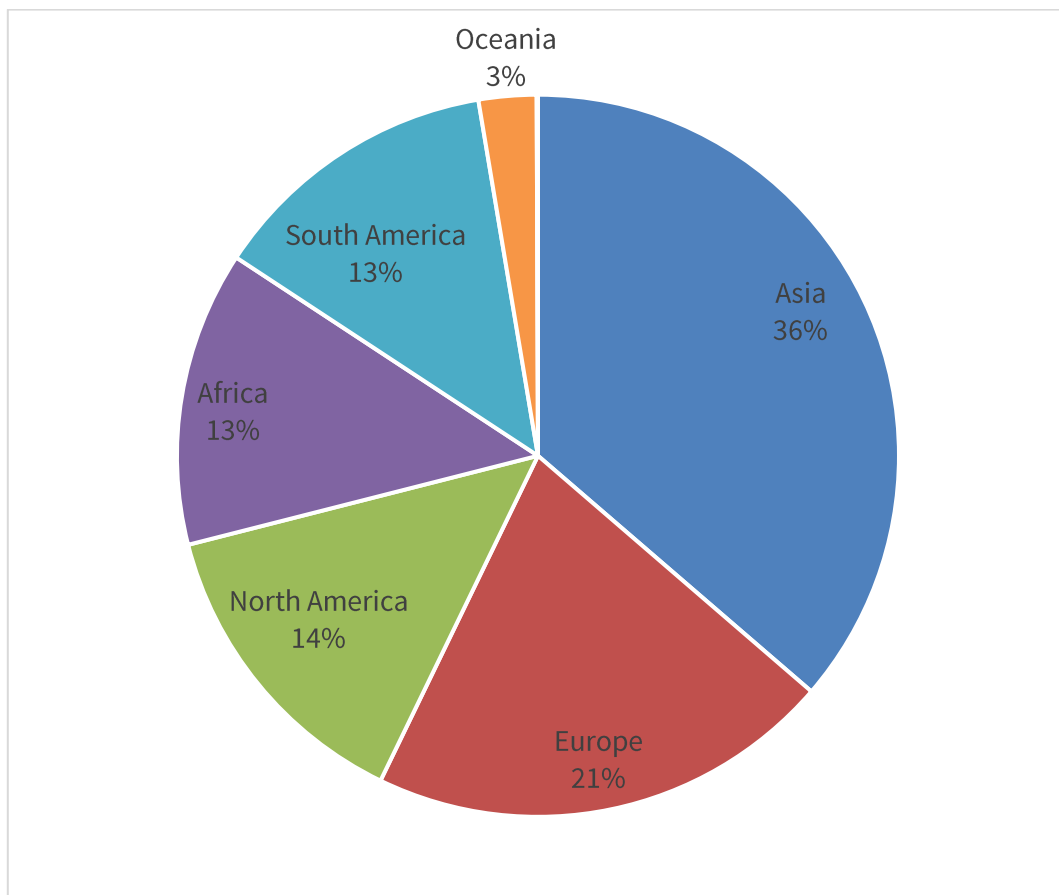

World Glaucoma Association

The Global Glaucoma Network

Statistics WGA Global Webinar on Lifestyle and Glaucoma May 22, 2021

FINAL views across all platforms: 3,175

Facebook: 192
YouTube: 1,279
Weblink: 1,704

Top 10 countries

1. India	6. Peru
2. United States	7. Philippines
3. Nigeria	8. China
4. United Kingdom	9. Brazil
5. Japan	10. Indonesia

Continents

World Glaucoma Association
Zeughausgasse 18 - 6300 Zug, Switzerland

Correspondence address
Schipluidenlaan 4, 1062 HE Amsterdam, The Netherlands
Phone: +31 20 570 96 00 - Email: info@worldglaucoma.org
Website: www.worldglaucoma.org